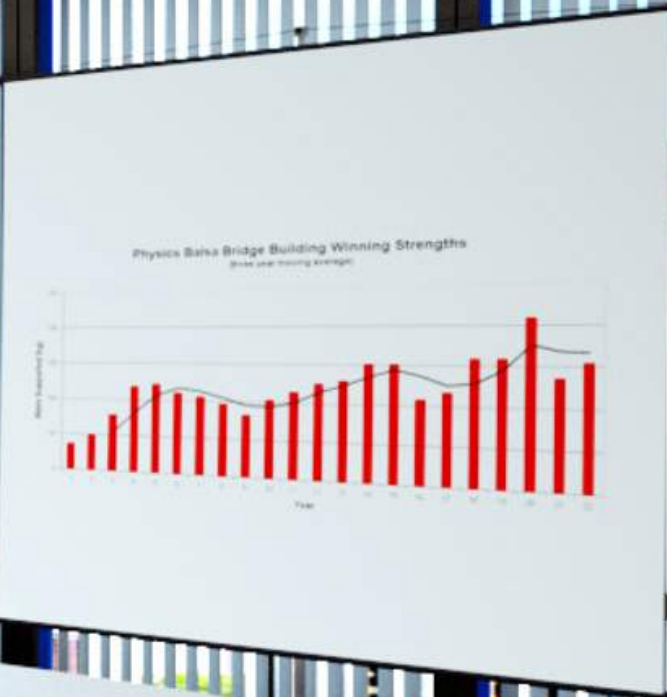

let's do
what we love
& do a lot
of it

MARC JACOBS